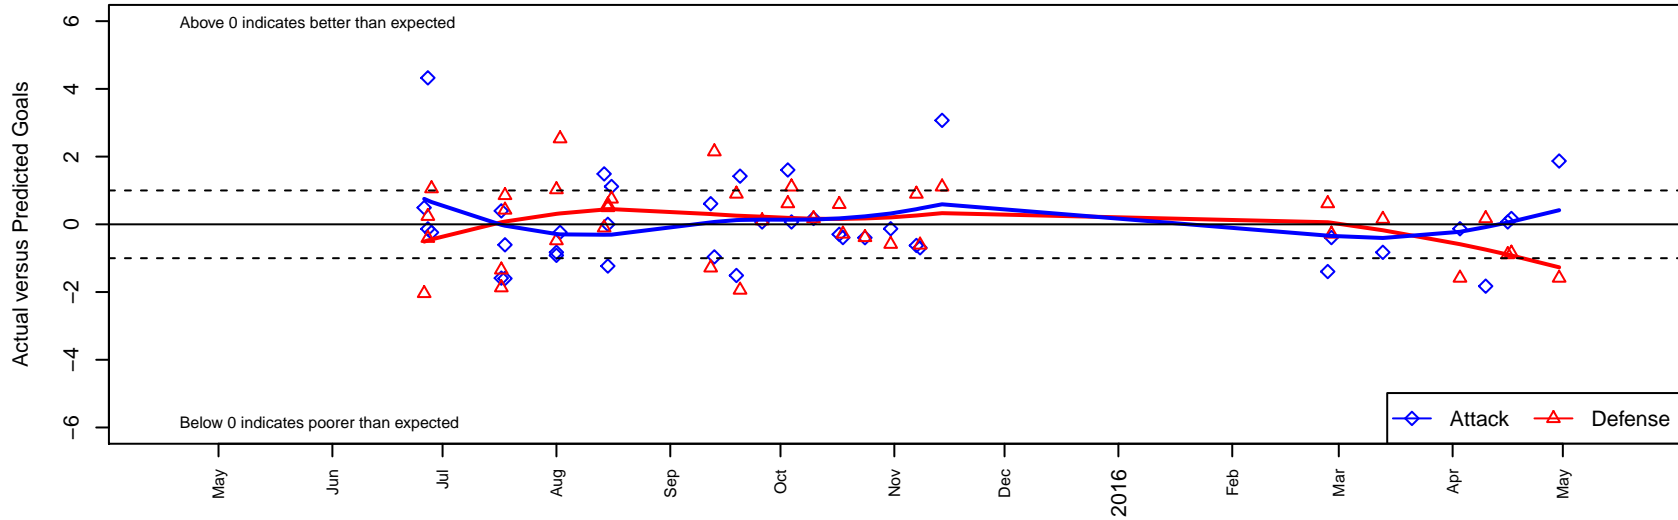

Westside Timbers Samba TS G03

Westside Timbers
 Beaverton, OR
 G03 total strength=494
 attack=0.39 defense=0.31
 fall league = PTT G03 Div 1 White
 spr league = Spr OYS G03 Div 1 White

alt names used:
 WT G03 Samba TS
 WT G03 Samba TS
 WT G03 Samba TS
 Westside Timbers G03 Samba TS
 WT G03 SAMBA TS
 Westside Timbers G03 Samba TS
 Westside Timbers G03 Samba TS

Venues played:
 2015 Capital Cup GU12
 2015 Beaverton Cup GU12 Silver
 2015 Portland Cup Gold U11-12
 2015 Mt Hood Challenge U12
 2015 PTT G03 Division 1 White
 2015 OYS Presidents Cup G03
 2015 Spr OYS G03 Division 1 White

Westside Timbers Samba TS G03
 Dots are actual minus expected GF (blue circles) and GA (red triangles).
 Blue line is smoothed change in attack strength. Red is smoothed change in defense strength.

**attack and defense variance (black dot)
relative to other teams
and top 10 in region**