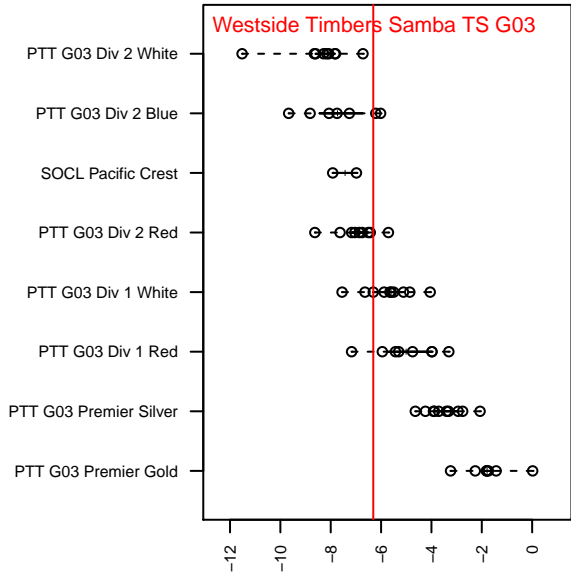

**attack and defense rating
relative to others at age
and all opponents in last 13 months**